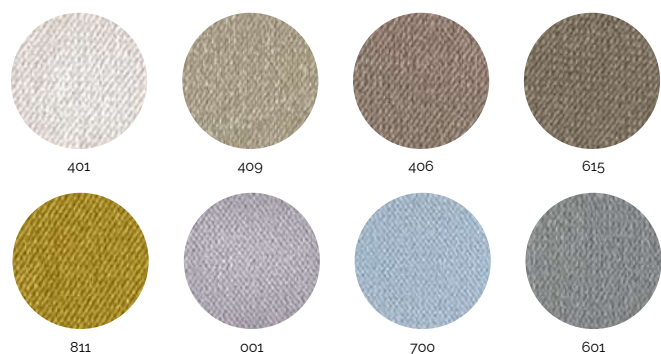

SELFIE - Cat.1

SELFIE	
Composition	100%PL
Width	140 cm
Weight	525 gr/m
Abrasion resistance (ISO 12947-1)	> 65,000 rubs
Color fastness to light (ISO 105-B02)	4/5
Fastness to rubbing (ISO 105 x12)	dry 5 - wet 4/5
Pilling	5
WATER REPELLENT - NO SHRINK