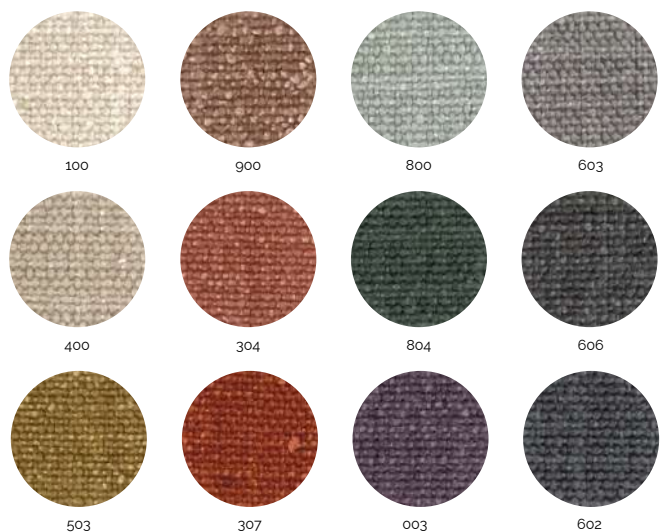

NUVOLE - Cat.2

NUVOLE	
Composition	95%PL 5% CO
Width	140 cm
Weight	560 gr/m
Abrasion resistance (ISO 12947-1)	> 55,000 rubs
Color fastness to light (ISO 105-B02)	4
Fastness to rubbing (ISO 105 x12)	dry 4/5 - wet 4
Pilling	4
Fire resistance	Cal TB 117-2013 : NFPA 260 Class 1