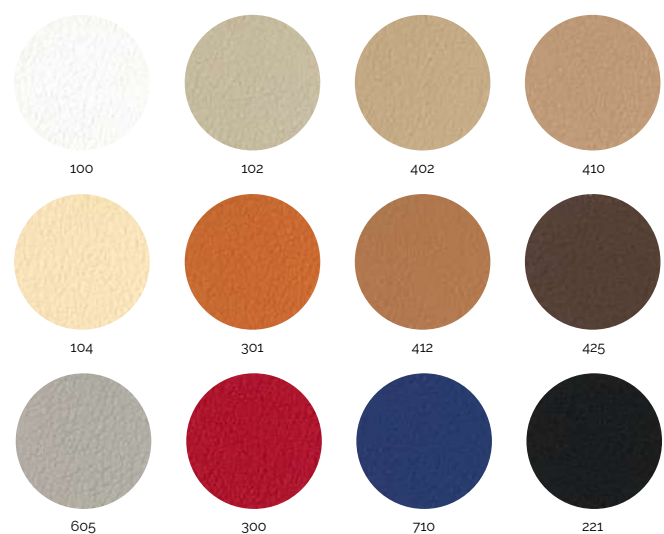

ITALIAN BANG - Cat.2

ITALIAN BANG	
Composition	68%PVC 2%PU 30%CO
Width	140 cm
Weight	640 gr/m
Abrasion resistance (ISO 12947-1)	> 150.000 rubs
Color fastness to light (ISO 105-B02)	≥ 6
Fastness to rubbing (ISO 105 x12)	dry 4/5 - wet 4/5
Fire resistance	CLASSE 1IM - EN 1021 p1/2 - BS 5852 P.1 Cal TB 117