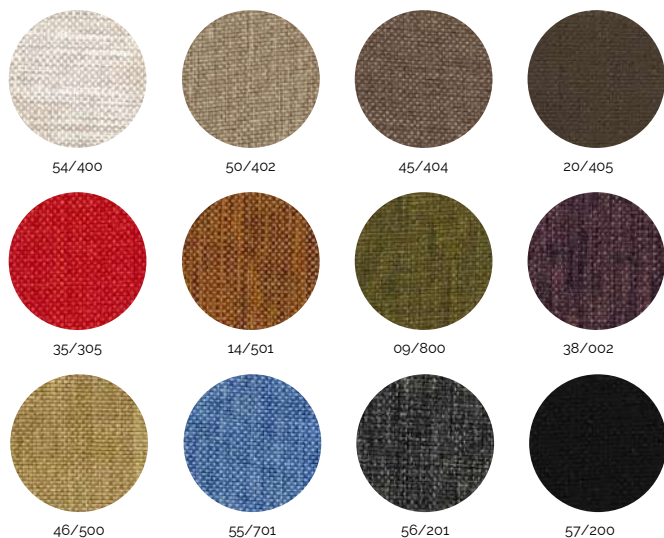

TESSUTI SF 2025/ SF FABRICS 2025

ANGEL - Cat.2

ANGEL	
Composition	100%PL
Width	140 cm
Weight	228 gr/m
Abrasion resistance (ISO 12947-1)	> 100.000 rubs
Color fastness to light (ISO 105-B02)	5/6
Fastness to rubbing (ISO 105 x12)	dry 5 - wet 4/5
Pilling	5
Fire resistance	CLASSE 1IM - EN 1021 p1/2 - BS 5852 CRIB 5 - Cal TB 117