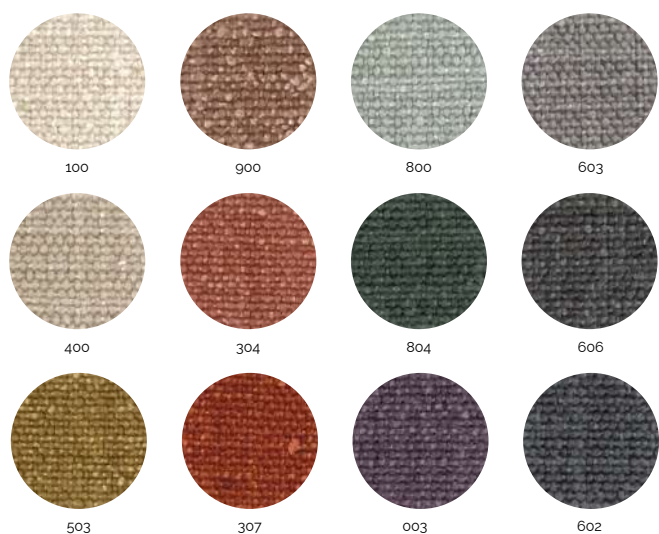

NUVOLE - Cat.2

NUVOLE	
Composition	95%PL 5% CO
Width	140 cm
Weight	560 gr/m
Abrasion resistance (ISO 12947-1)	> 55,000 rubs
Color fastness to light (ISO 105-B02)	4
Fastness to rubbing (ISO 105 x12)	dry 4/5 - wet 4
Pilling	4
Fire resistance	Cal TB 117-2013 : NFPA 260 Class 1