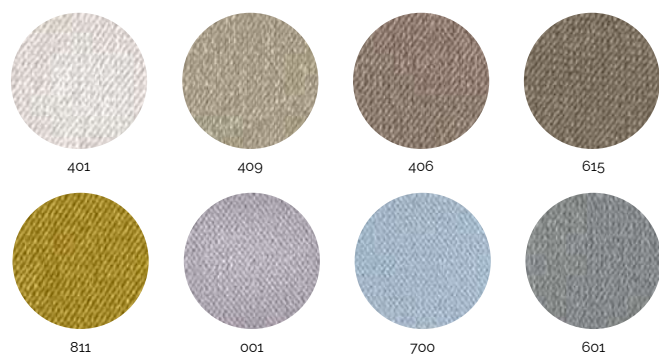

SELFIE - Cat.1

SELFIE	
Composition	100%PL
Width	140 cm
Weight	525 gr/m
Abrasion resistance (ISO 12947-1)	> 65,000 rubs
Color fastness to light (ISO 105-B02)	4/5
Fastness to rubbing (ISO 105 x12)	dry 5 - wet 4/5
Pilling	5
WATER REPELLENT - NO SHRINK